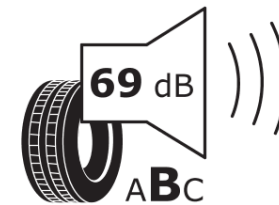

Product Information Sheet

Delegated Regulation (EU) 2020/740

Supplier name or trademark	MICHELIN
Commercial name or trade designation	PRIMACY 4 S3
Tyre type identifier	768534
Tyre size designation	195/55R16
Load-capacity index	87
Speed category symbol	H
Fuel efficiency class	A
Wet grip class	B
External rolling noise class	B
External rolling noise value	69
Severe snow tyre	No
Ice tyre	No
Date of start of production	49/18
Date of end of production	
Load version	SL
Additional information	195/55 R16 87H TL PRIMACY 4 S3 MI

ENERG

MICHELIN

768534

195/55R16 87 H

C1

2020/740